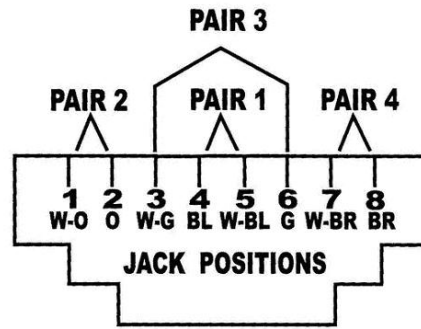

Additional Options

Select any additional options you may require.

1. Power adapter-USB to DC 12V plug which supply power via PC to VGA-E Local Unit.

(Item No: PUD125P)

Distances and Resolutions for CAT.5/5E and CAT.6 cables

CAT.5/5E	50M	2048x1536
	100M	1280x1024
	150M	1024x768
	180M	800x600
CAT.6	30M	1920x1440
	50M	1280x1024
	100M	800x600

PS. We suggest to use CAT.5 cable because the performance is better than others.

Wiring Information & Coding

Conductor Identification	RJ45 Pin Assignment	Color Code for Conductor
Pair 1	5	White-Blue
	4	Blue
Pair 2	1	White-Orange
	2	Orange
Pair 3	3	White-Green
	6	Green
Pair 4	7	White-Brown
	8	Brown

Trademarks:

All the companies, brand names, and product names referred to this manual are the trademarks or registered trademarks belonging to their respective companies.